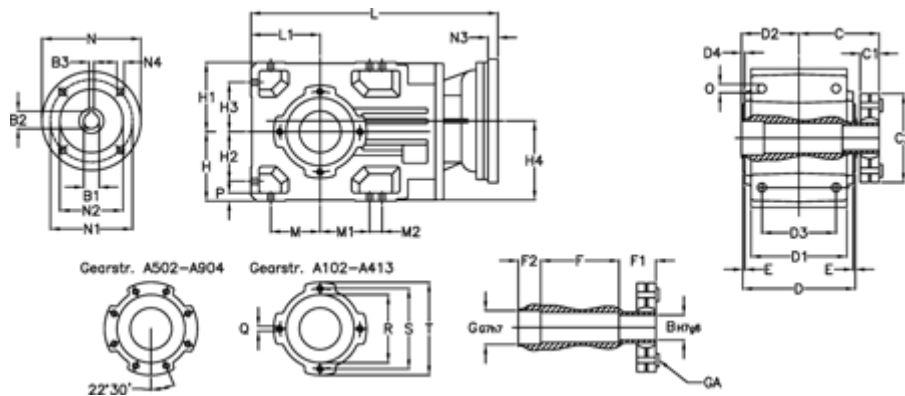

Data Sheet

Article number: 29600104095225
 Description: Bevel helical gearbox
 A102US-40,9-P71B5

Measures

B = 30	D1 = 95	F2 = 36	L = 282.5	N3 = -
B1 = 14	D2 = 60	G = 32	L1 = 70	N4 = M8x16
B2 = 16.3	D3 = 75	GA = 14,5 NM	M = 50.0	O = 9.5
B3 = 5	d4 = 4.5	H = 70	M1 = 50.0	P = 9
C = 89.5	Description = A102US-xx-P71 B5	H1 = 70	M2 = -	Q = M8x12
C1 = 23	E = 3.0	H2 = 50.0	N = 160	R = 80
C2 = 72.0	F = 77.5	H3 = 50.0	N1 = 130	S = 100
D = 117	F1 = 36.0	H4 = 83.0	N2 = 110	T = 120